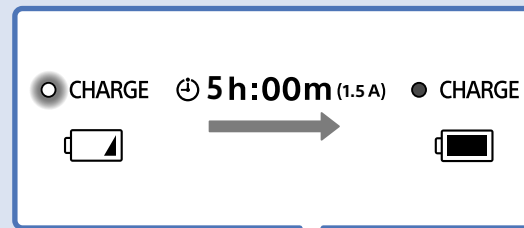

1

2

SRS-XB33

Android™ iPhone

3